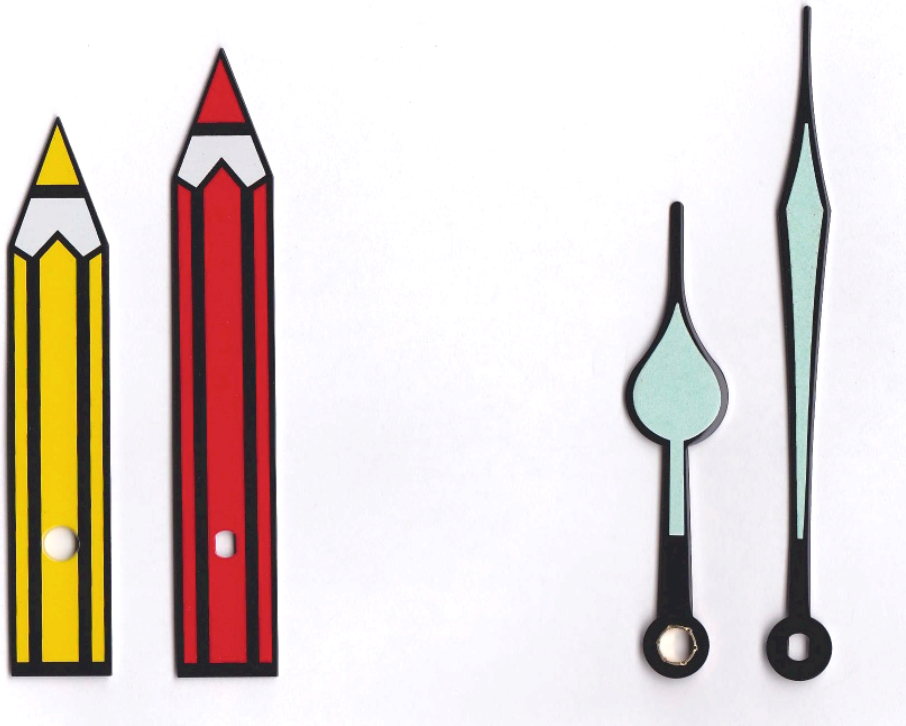

## Novelty Hands p.2

### Crayons

Hand	H/M Hand	Additional Cost
Crayons	65/75	\$6.50
Fluoro	Not available	

Hands are measured from the centre hole to the tip. H stands for Hour hand. M stands for Minute hand. This page may not print true to size. A second sweep to suit is included.