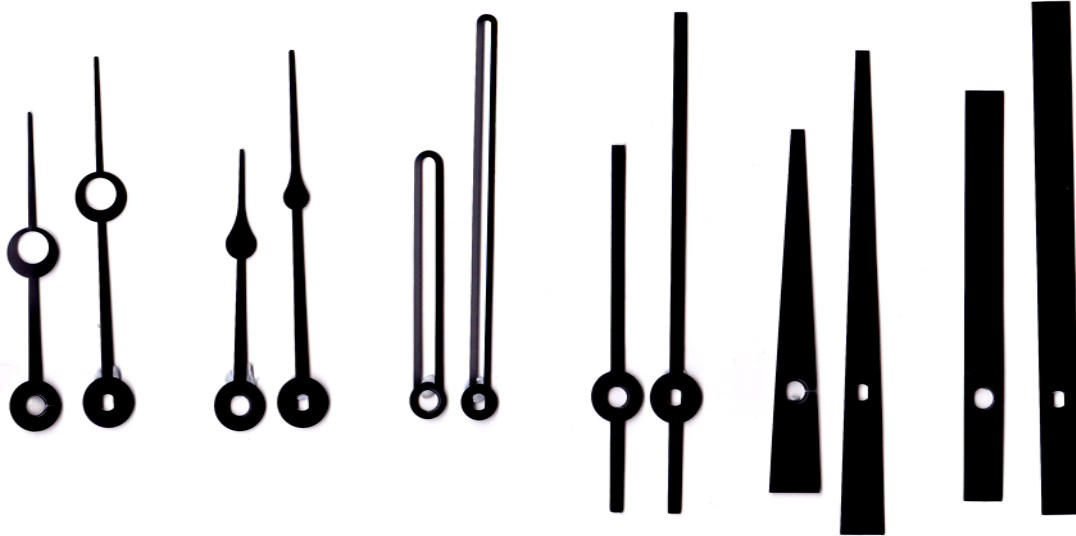

Hands 85-100mm p.2

M15

M5

L13

L5

M12

L18

Hands	H/M Hand	Gold	Black	Silver
M15	74/85mm	√	√	X
M5	65/87mm	√	√	X
L13	N/A	N/A	N/A	N/A
L5	63/95mm	√	√	X
M12	65/85mm	√	√	X
L18	76/100mm	√	√	x

Hands are measured from the centre hole to the tip. H stands for Hour hand. M stands for Minute hand. This page may not print true to size. A second sweep to suit is included.