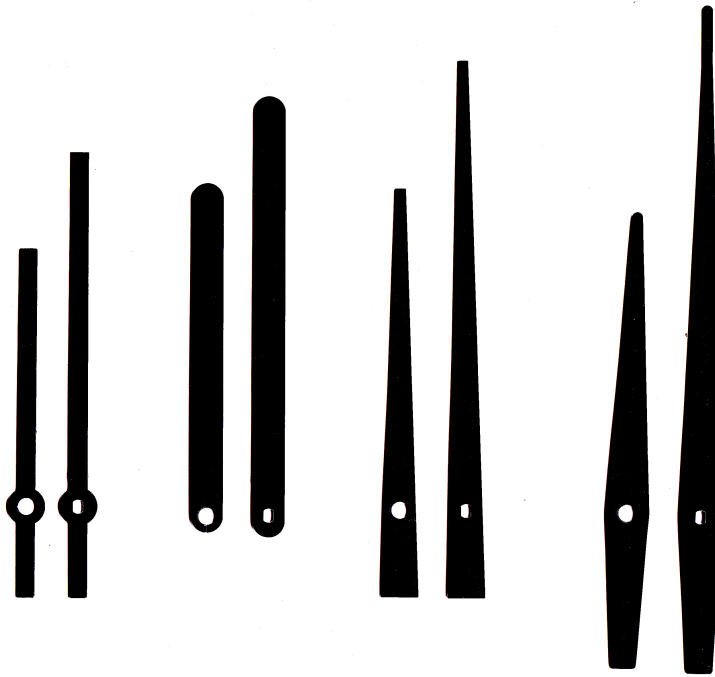

Hands 104-150mm

L19

L14

L11

L10

Hands	H/M Hand	Gold	Black
L19	76/105mm	✓	✓
L14	98/125mm	X	✓
L11	95/134mm	✓	✓
L10	90/150mm	✓	✓

Hands are measured from the centre hole to the tip. H stands for Hour hand. M stands for Minute hand. This page may not print true to size. A second sweep to suit is included.